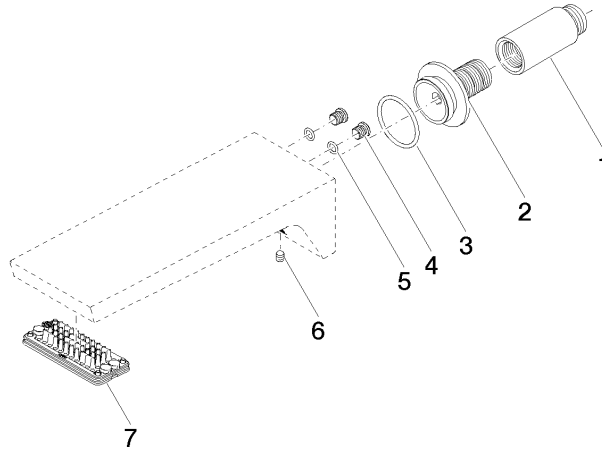

**CL.1 Bath spout for wall mounting - Brushed Dark Platinum**

CL.1

13 801 705

- 205mm projection
- rectangular spray pattern with 55 individual jets
- hole diameter 37 mm
- 1/2" connection
- plug-link mounting
- max. flow 24.6 l/min at 3 bar flow pressure

- Concealed wall elbow -** 35 085 970 90
- max. recess depth 163 mm
  - min. recess depth 90 mm

13 801 705

mm [inches]

Flow rate chart

Certificates

WRAS\_1512012. LGA\_28683. IAPMO\_4976 (4).

13 801 705

### Spare parts list

No.	Item Number	Name	Quantity used	Delivery time
1	09 24 03 081 10 90	extension	1	2
2	09 24 03 180 90	nipple	1	2
3	09 14 10 119 90	seal	1	2
4	09 31 20 027 10-00	plug	2	10
5	09 14 10 132 90	seal	2	2
6	90 31 11 004 00 90	pin	1	2
7	90 11 02 299 00 90	aerator	1	2