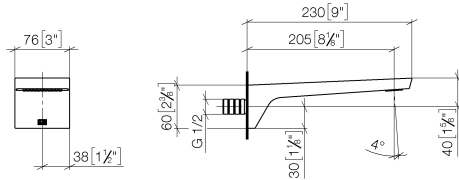

**CL.1 Bath spout for wall mounting - Brushed Dark Platinum**

CL.1

13 801 705

- 205mm projection
- rectangular spray pattern with 55 individual jets
- hole diameter 37 mm
- 1/2" connection
- plug-link mounting
- max. flow 24.6 l/min at 3 bar flow pressure

- Concealed wall elbow -** 35 085 970 90
- max. recess depth 163 mm
  - min. recess depth 90 mm

13 801 705

mm [inches]

Flow rate chart

Certificates

WRAS\_1512012. LGA\_28683. IAPMO\_4976 (4).

13 801 705